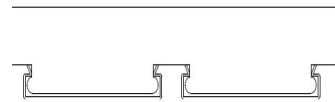

**PRODUCT OVERVIEW —**  
**SERO**

The Sero series is a fixed position type mounting rail with both baffle and plank options. A low profile, easy to install product that consistently runs straight lines from initial install onwards.

**FINISHES**

Solid powder coat finish  
 Woodgrain powder coat finish  
 Vinyl wrap finish

**DRAWINGS**

**BAFFLE DETAIL**

**PLANK DETAIL**
**SIZING OPTIONS**

- 1.5" x 4"
- 1.5" x 6"
- 2" x 6"
- 2" x 8"

**WEIGHT**

- 2" x 4" = 1.07 lbs/ln ft
- 2" x 6" = 1.46 lbs/ln ft
- 4" x .75" = 0.95 lbs/ln ft
- 4" x 1.5" = 1.03 lbs/ln ft

**SUSPENSION OPTIONS**

**LUGRAIL MOUNT**
**ACCESSORIES**

**END CAP**